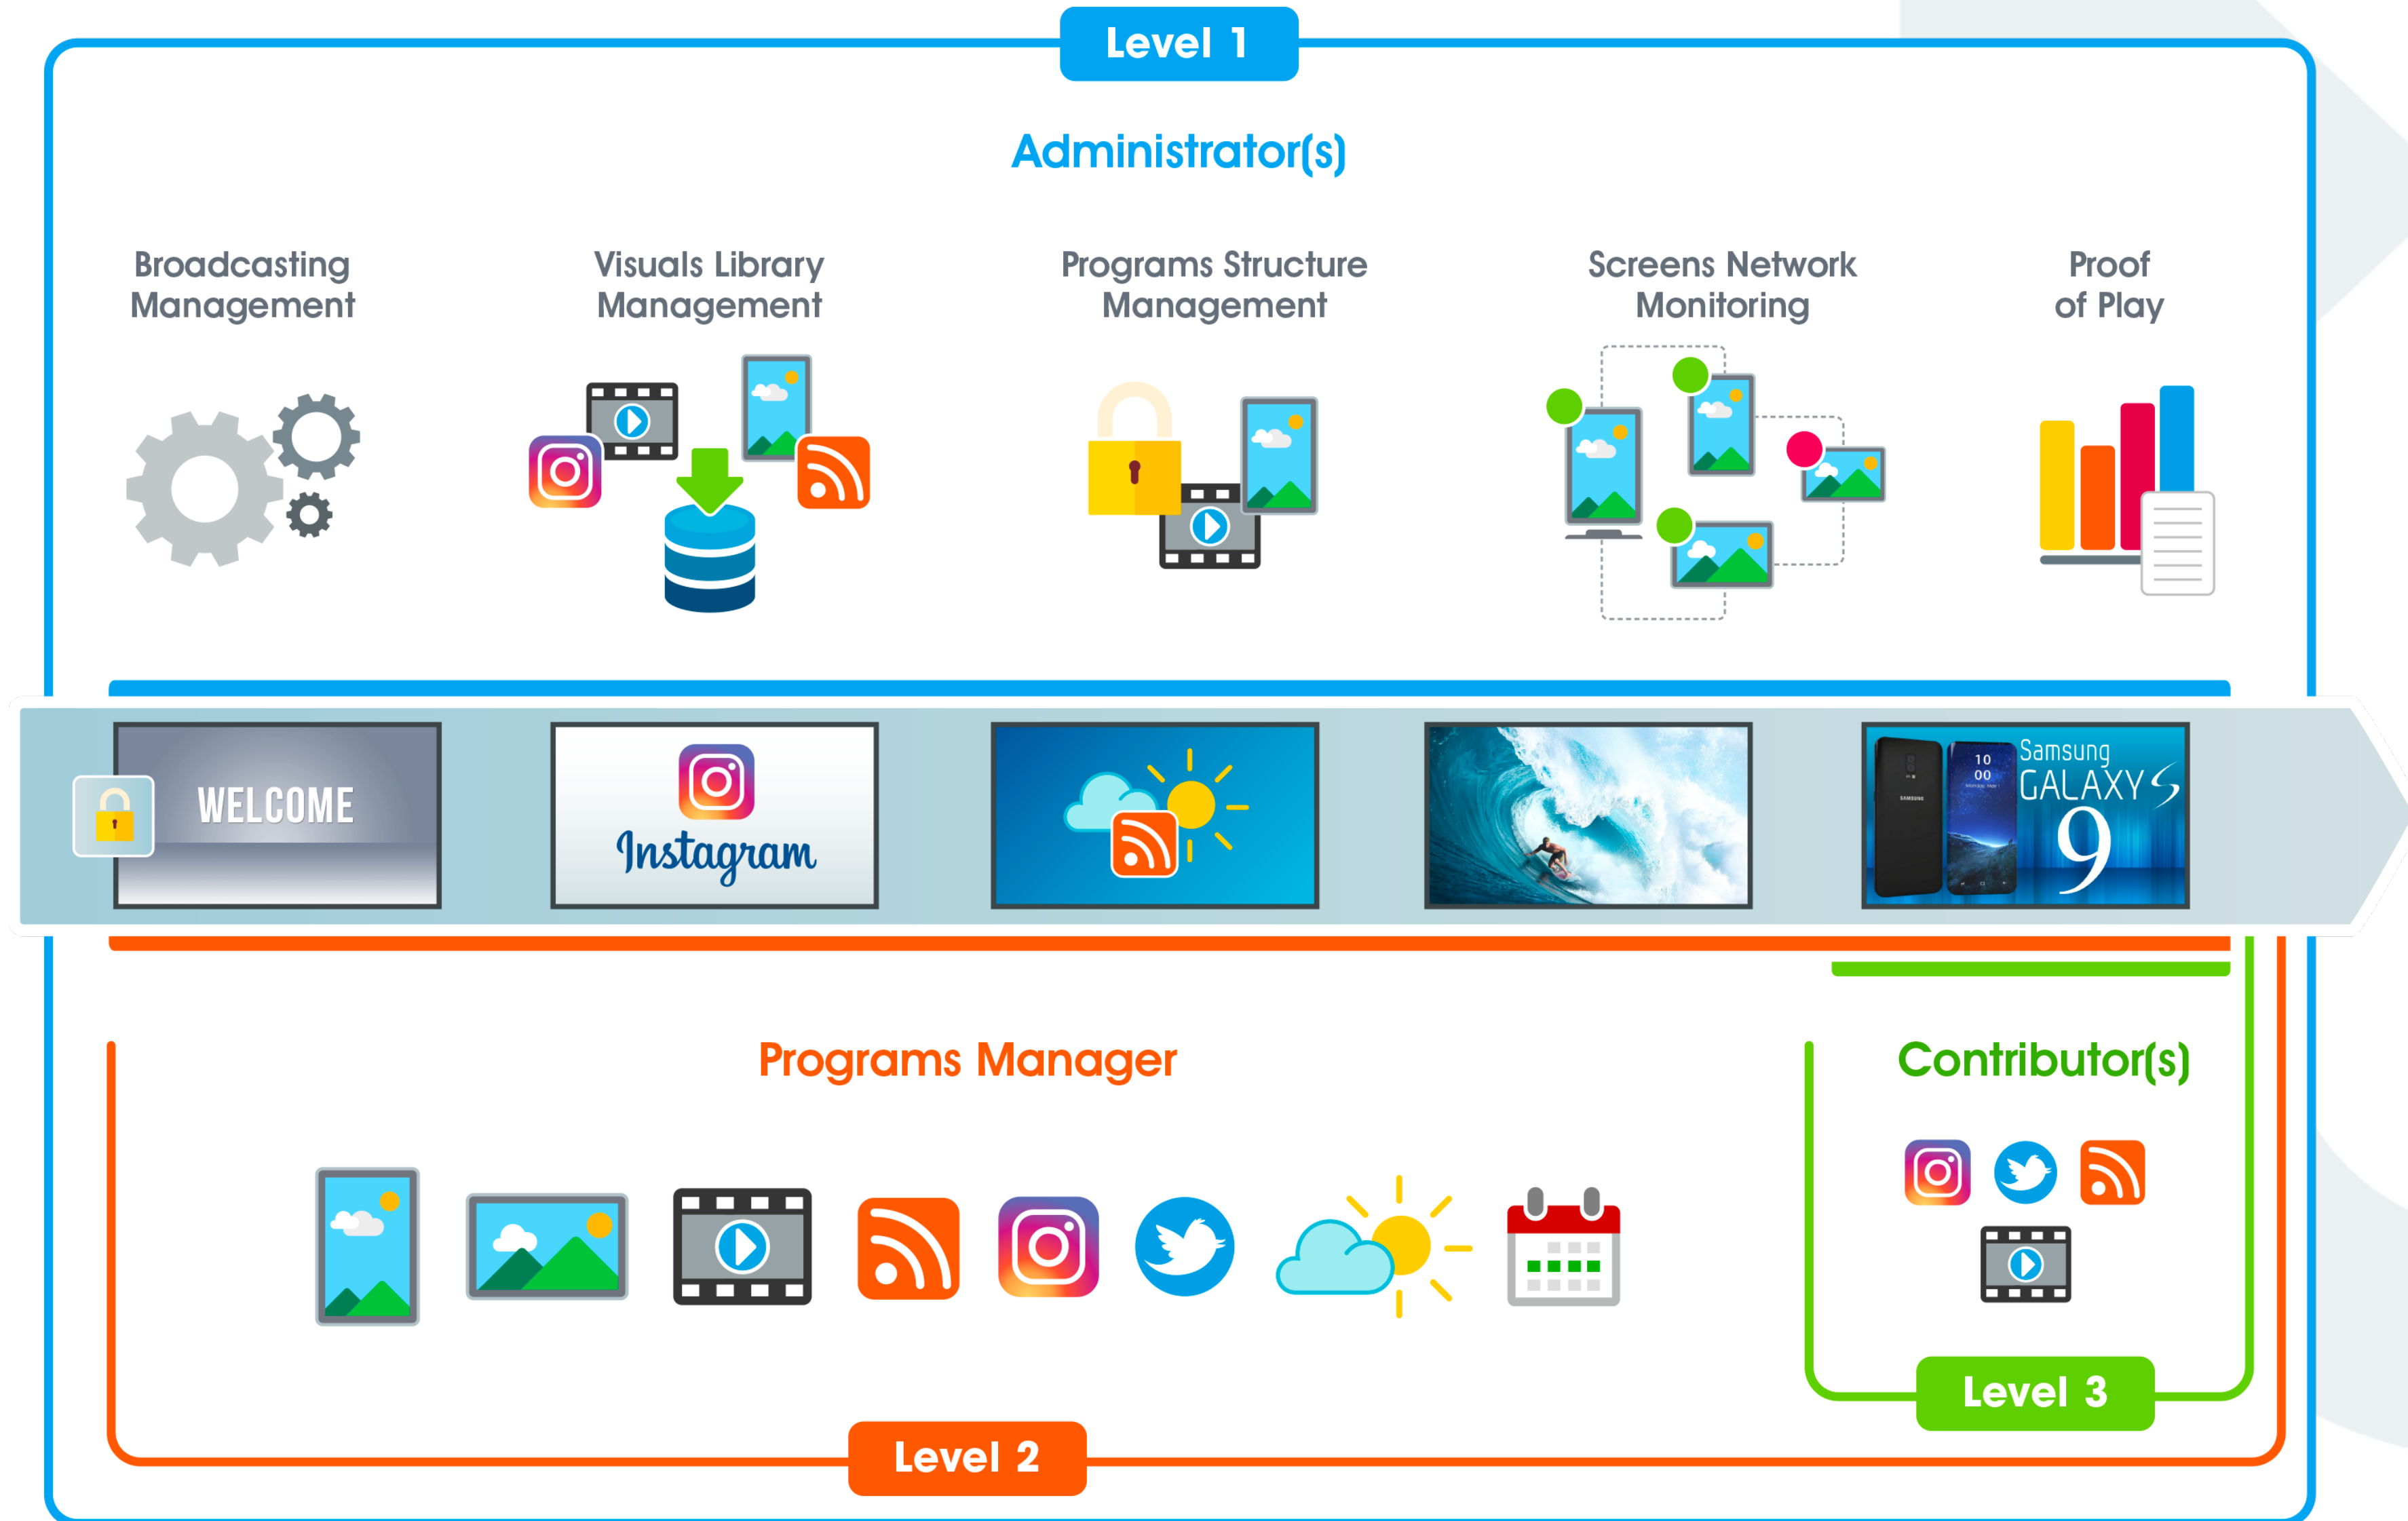

■ Software solution

Key points

- **SaaS Solution - 100% developed by Weezago**
- **International coverage** 6000 screens - 52 countries
- **HTTPS protocol - SSO authentication (SAML)**
- **SoC & Players** SSSP, Tizen, WebOS, RaspBerry, Android...
- **Additional modules** AI, interactive, advertising, analytics...

More information? Click on this link: [Weezago solution](#)

Software solution

Software solution

Broadcast soC & player

Software solution

SoC broadcast player embedded in the screen

➔ SAMSUNG SoC 

- SSSP2
- SSSP3
- SSSP4 (TIZEN 2.4)
- SSSP5 (TIZEN 3.0)
- SSSP6 (TIZEN 4.0)

➔ LG SoC 

- WebOS 2
- WebOS 3
- WebOS 4

■ Software solution

Weezago IA

- **External parameters can modify the broadcast**
- **Interactions** Touch panel, QRCode, Beacon, RFID...
- **Events** Commercial operation, stock shortage, advertising...
- **Informations** Traffic flow, train or aircraft schedules...
- **Meteorological parameters** Weather, temperature, winds...

■ Software solution

Weezago analytics

- **Real-time screen operation analysis** Status, screenshot
- **Screen operating time**
- **Content distribution statistics** Dates, broadcasts...
- **On-site action feedback** Touch panel, QRCode, RFID...
- **Audience statistics**