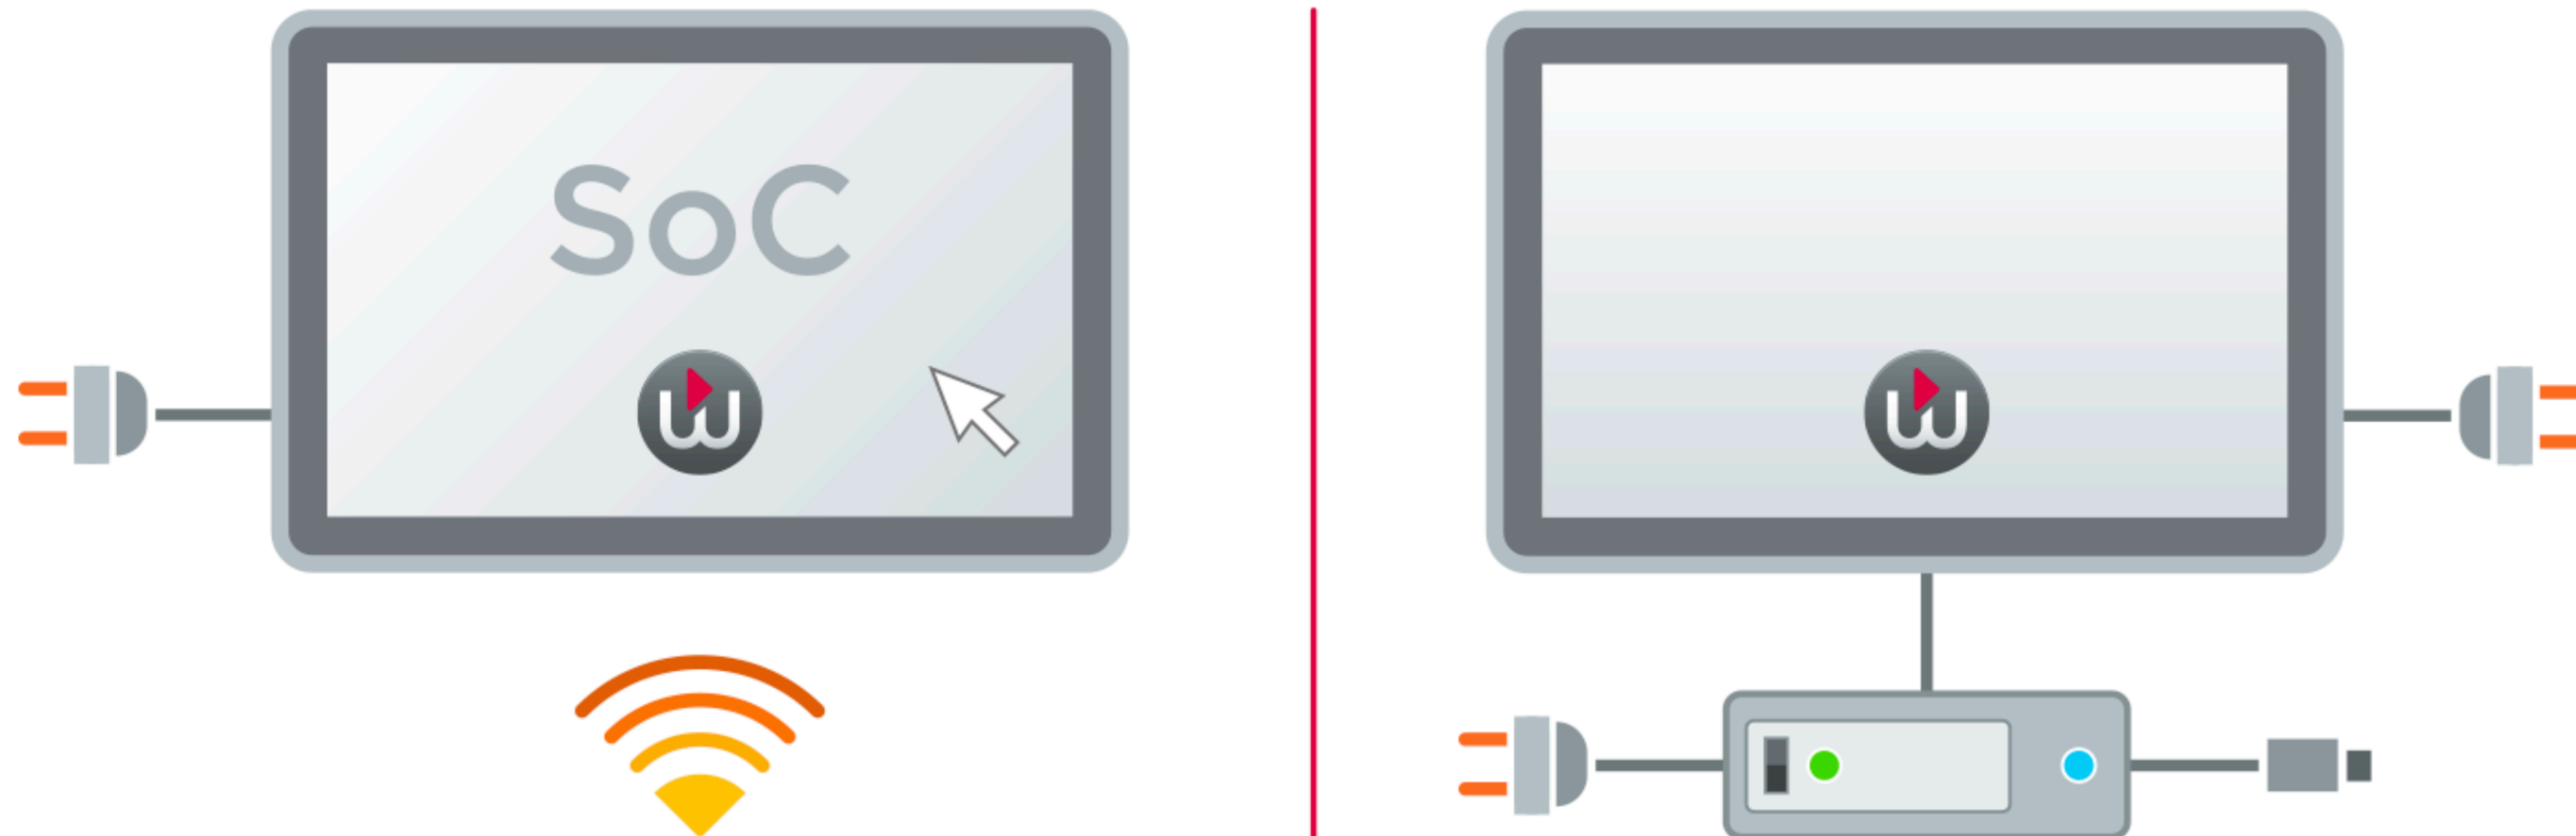

More information? Click on this link: [Weezago solution](#)

Software solution

Software solution

Broadcast soC & player

Software solution

SoC broadcast player embedded in the screen

➔ SAMSUNG SoC 

- SSSP2
- SSSP3
- SSSP4 (TIZEN 2.4)
- SSSP5 (TIZEN 3.0)
- SSSP6 (TIZEN 4.0)

➔ LG SoC 

- WebOS 2
- WebOS 3
- WebOS 4

■ Software solution

Weezago IA

- **External parameters can modify the broadcast**
- **Interactions** Touch panel, QRCode, Beacon, RFID...
- **Events** Commercial operation, stock shortage, advertising...
- **Informations** Traffic flow, train or aircraft schedules...
- **Meteorological parameters** Weather, temperature, winds...

■ Software solution

Weezago analytics

- **Real-time screen operation analysis** Status, screenshot
- **Screen operating time**
- **Content distribution statistics** Dates, broadcasts...
- **On-site action feedback** Touch panel, QRCode, RFID...
- **Audience statistics**