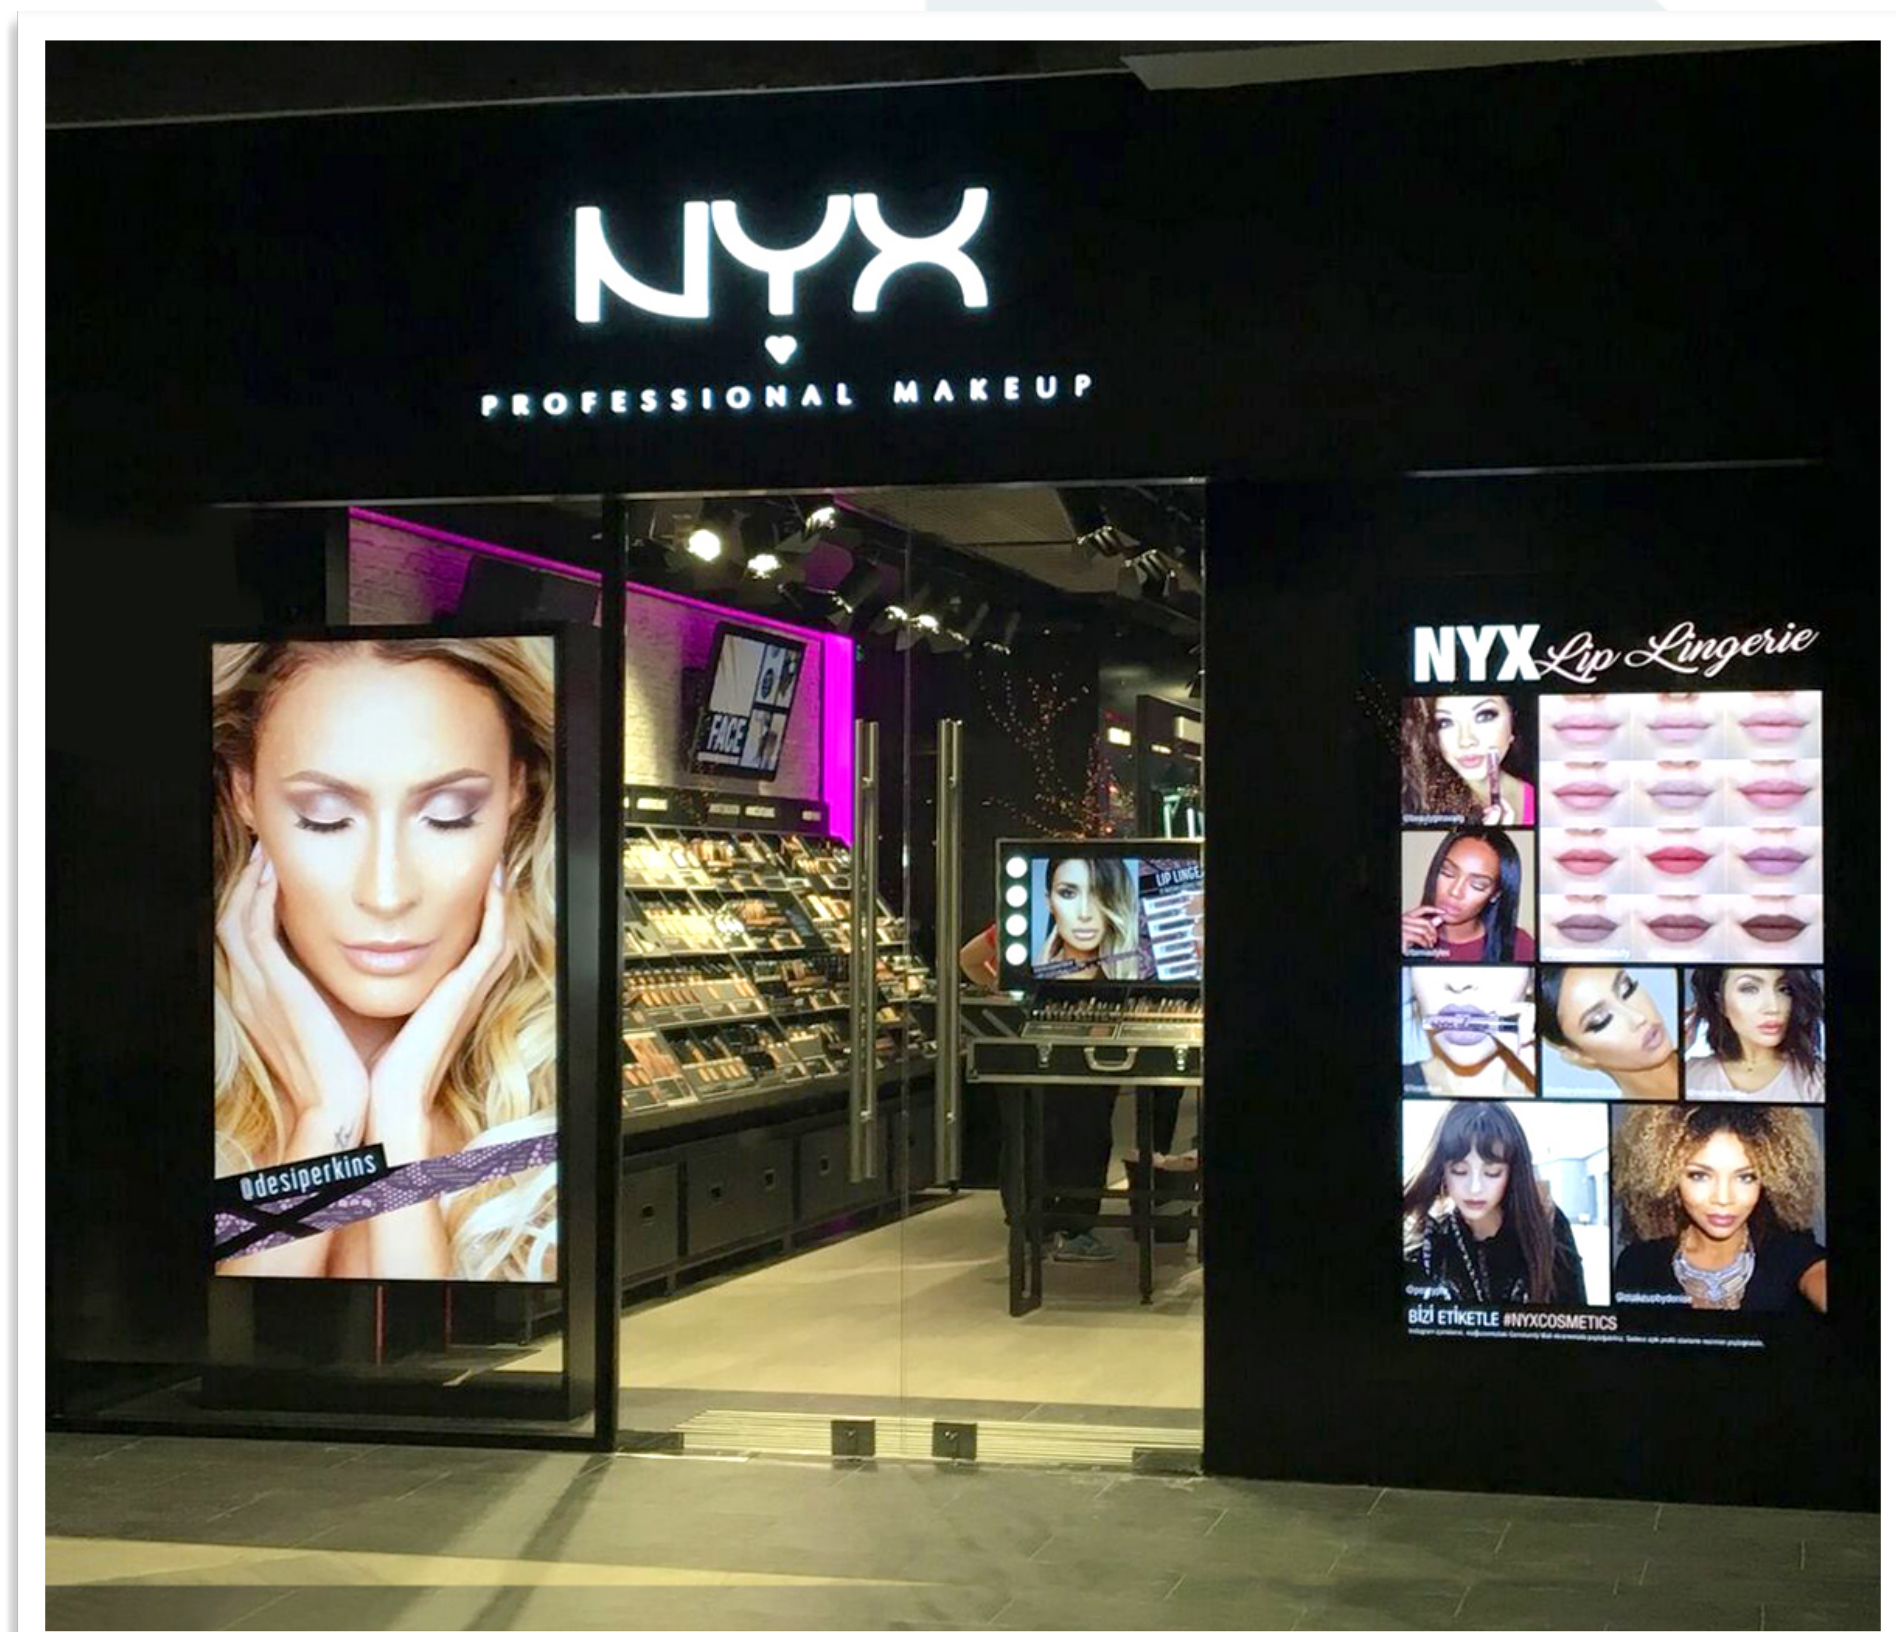

Références

NYX Professional Makeup